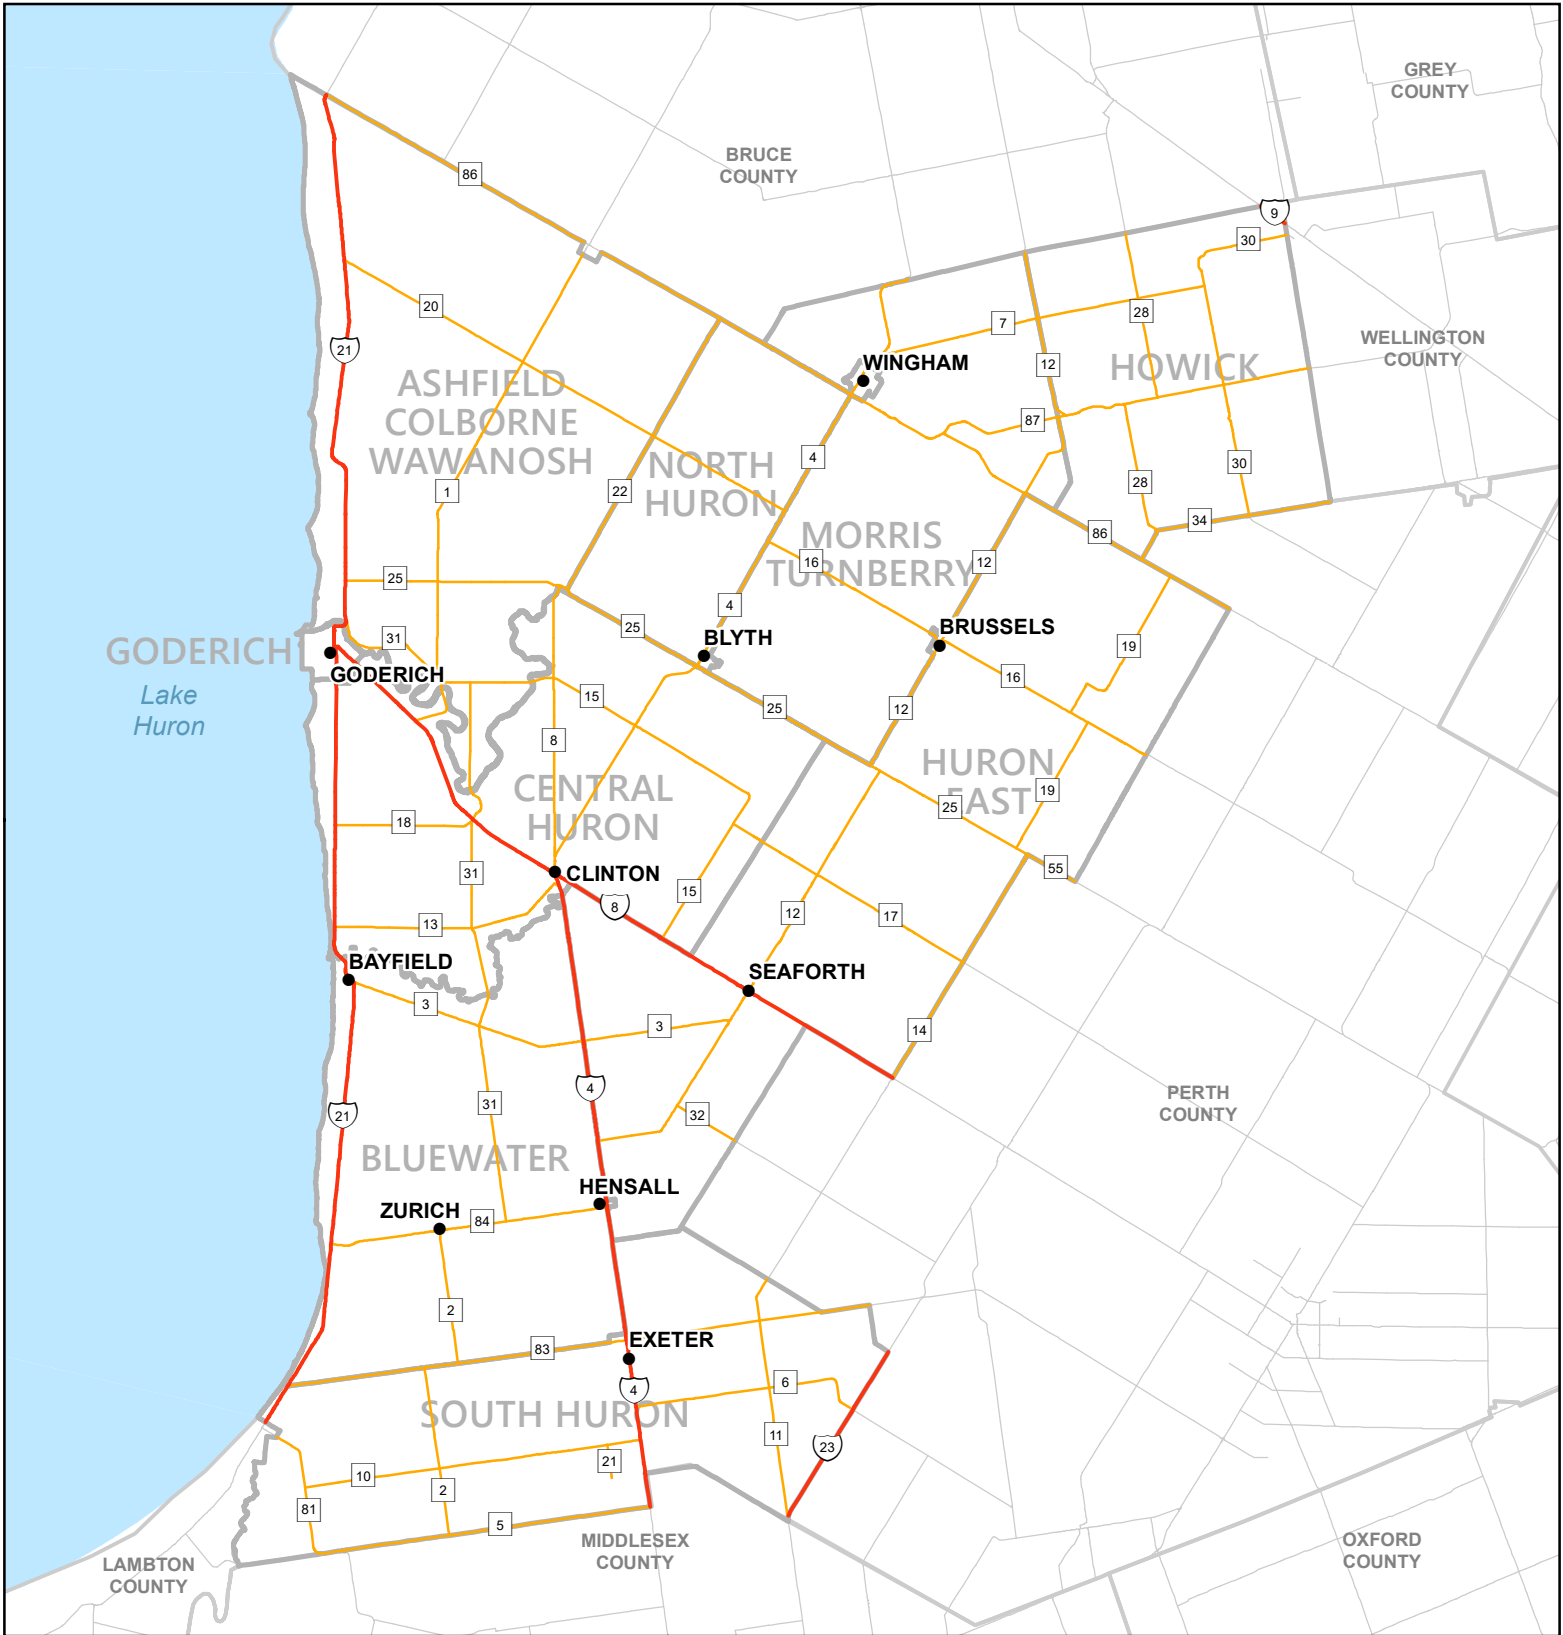

Huron County Roads

Produced by the County of Huron GIS Services with data supplied under License by Members of the Ontario Geospatial Data Exchange, MVCA, ABCA, SVCA, UTRCA and MNR&F. Orthoimagery flown in 2020. This map is illustrative only. Do not rely on it as a precise indicator of routes, feature locations, nor as a guide to navigation. Copyright © King's Printer 2022.

Last Modified 12/20/2022

Roads

- Provincial Highway
- County Roads