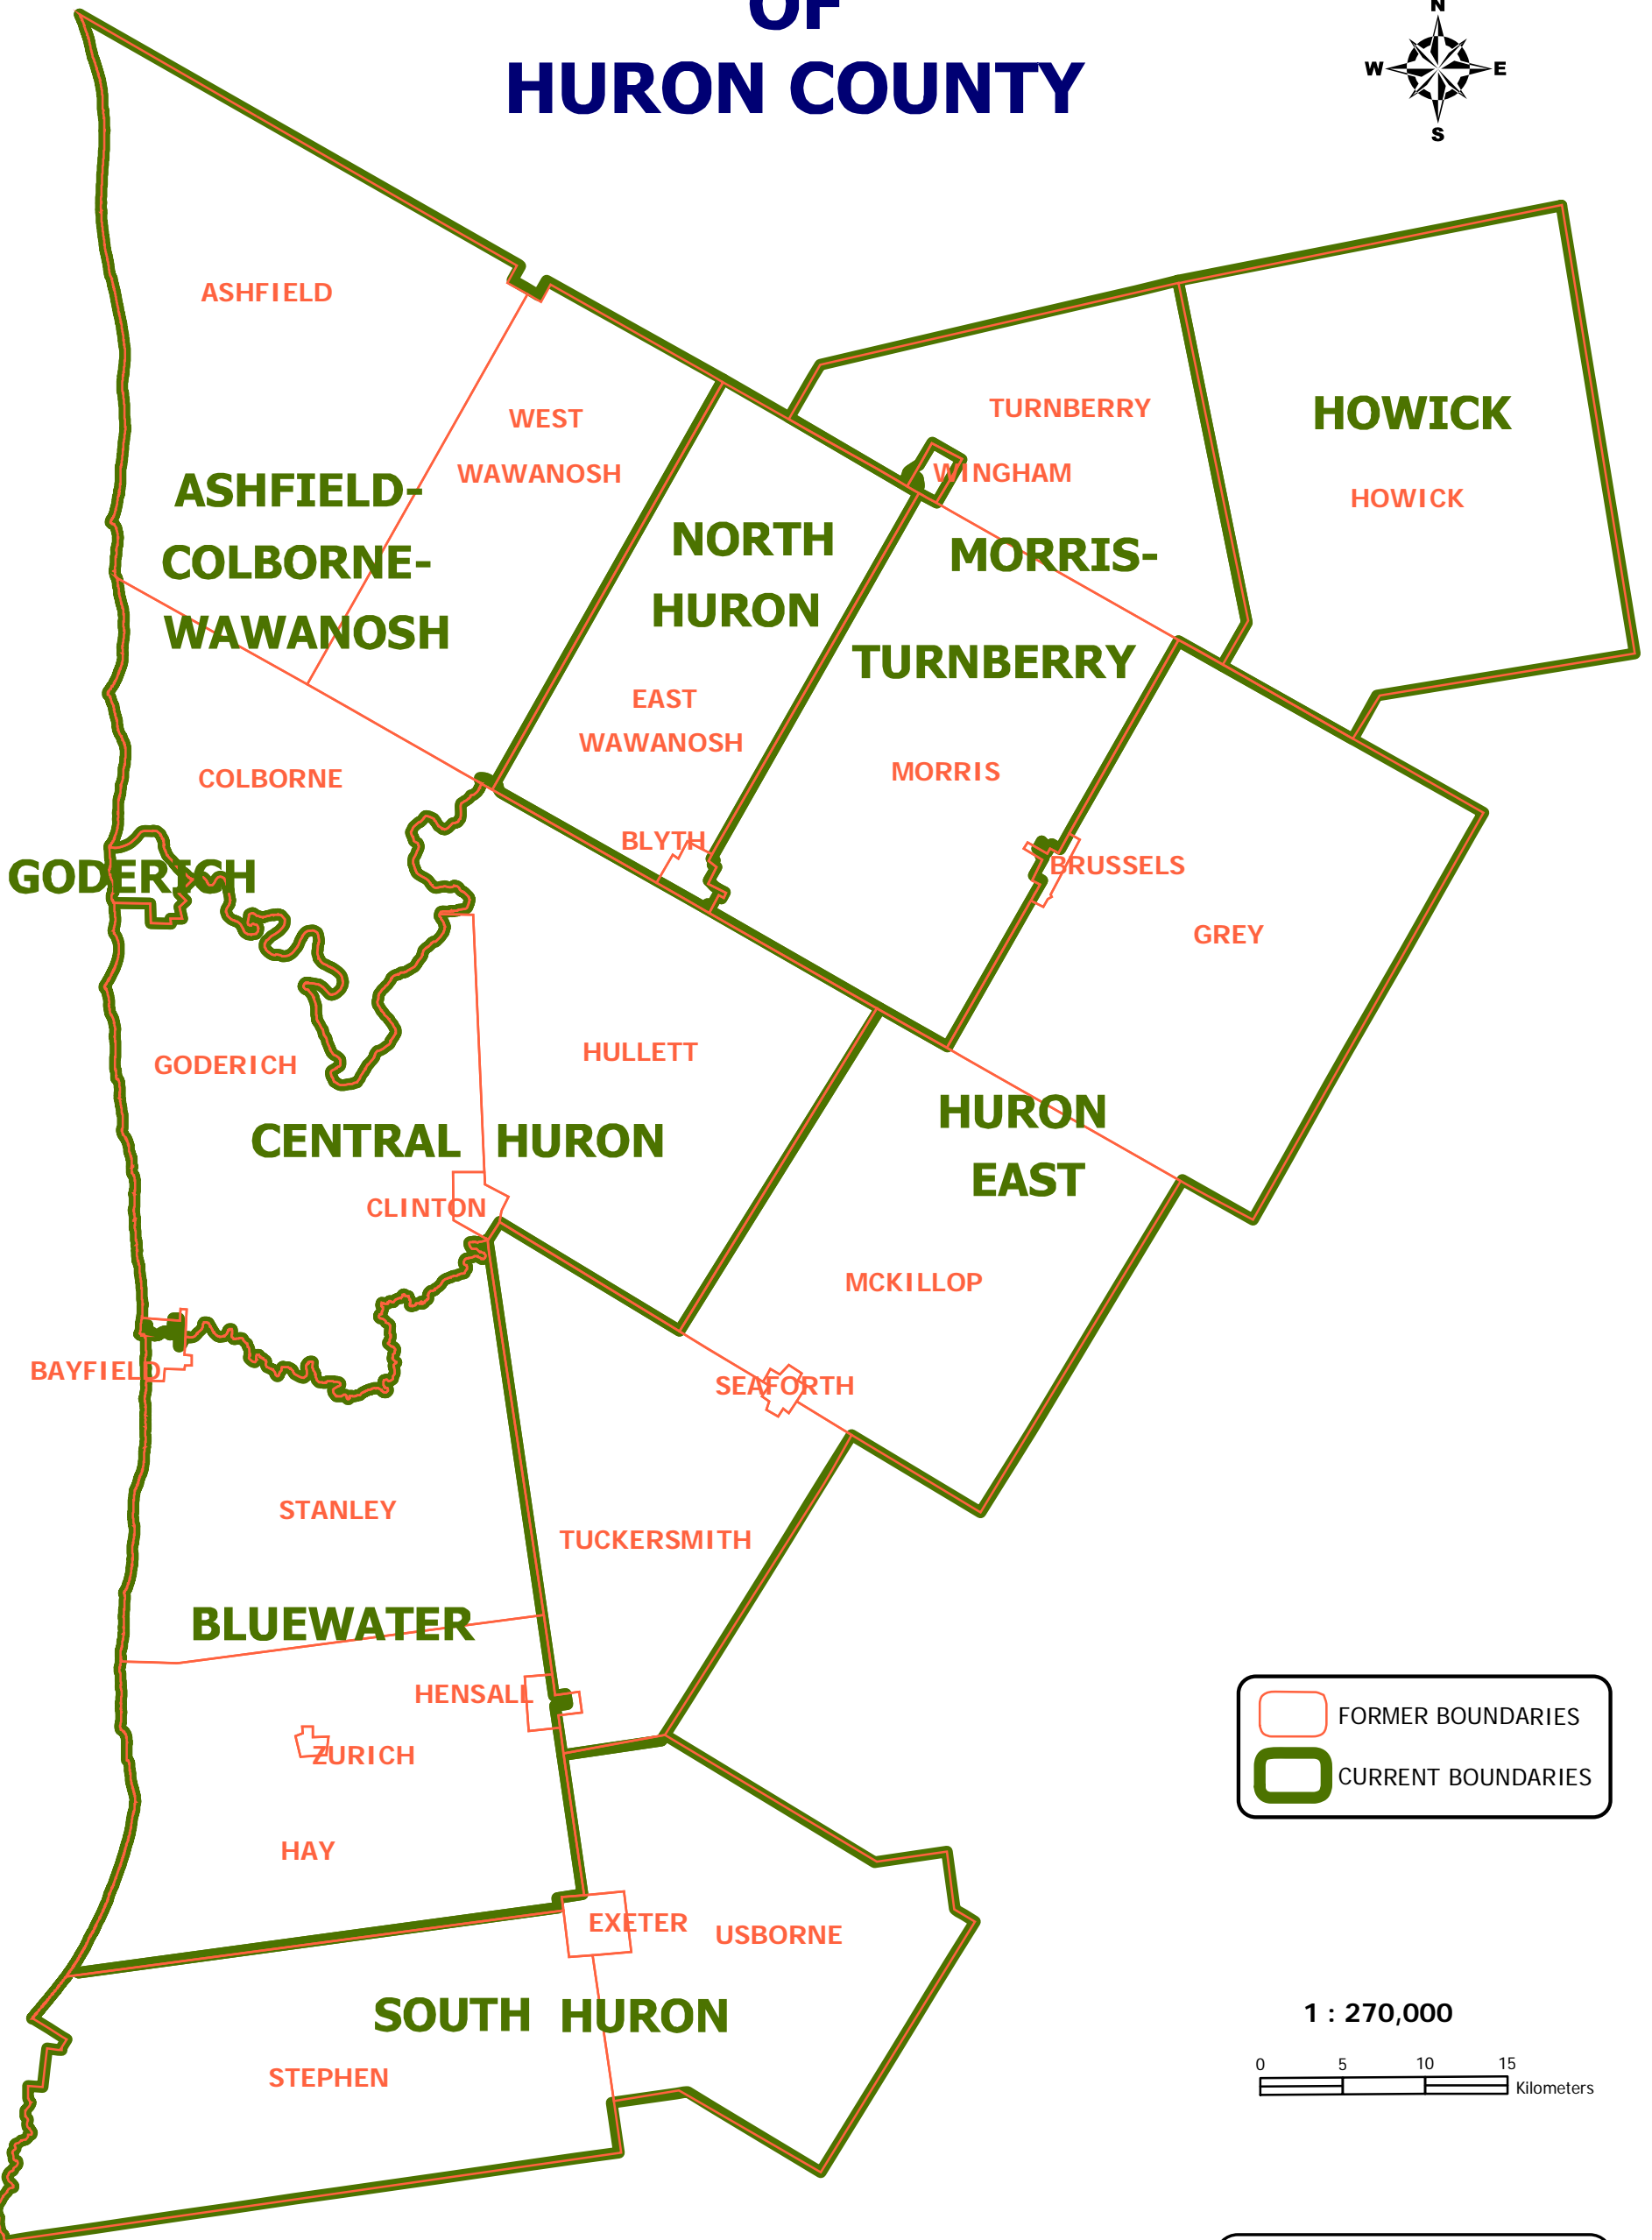

MUNICIPALITIES/TOWNSHIPS OF HURON COUNTY

 FORMER BOUNDARIES
 CURRENT BOUNDARIES

1 : 270,000

Produced by the County of Huron Planning and Development Department GIS Services with Data supplied under License by Members of the Ontario Geospatial Data Exchange. This map is illustrative only. Do not rely on it as a precise indicator of routes, feature locations, nor as a guide to navigation. Copyright © Queen's Printer 2003. August 2003.